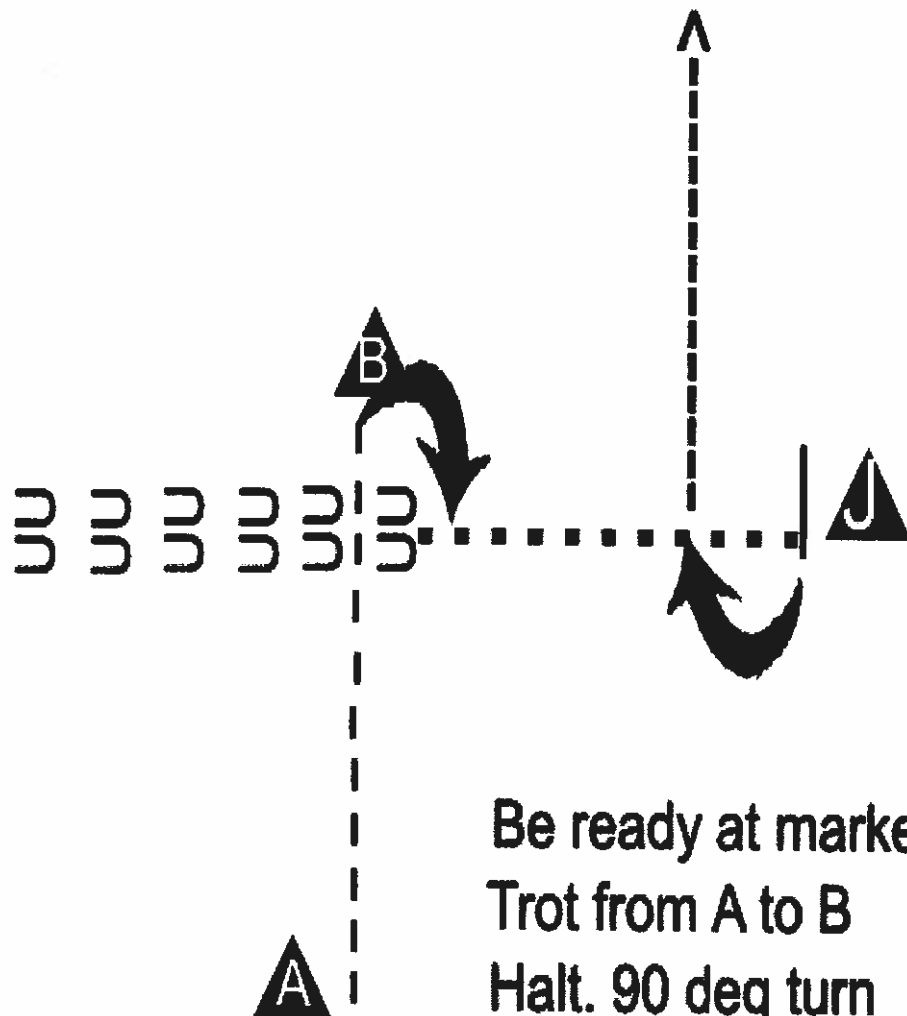

4H SHOWMANSHIP SENIOR

Showmanship

Be ready at marker A
Trot from A to B
Halt. 90 deg turn
Back 6 steps
Walk to judge
Set up for inspection
270 deg turn trot away.